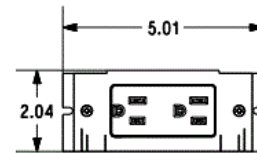

Floor Boxes

SystemOne 2-, 4- and 6- Gang Floor Box Plate

Single Gang Plate

HUBBELL

Features

- Pre-mounted Hubbell DR20GRYTR with 8 in. leads
- Easy to install with one screw mounting
- Reduces wiring and installation times

Ordering Information

- Includes necessary mounting hardware

Catalog Number	UPC
PWFBMPDR20GRYTR	783585459660

Specifications

Face Plate	16 gauge zinc plated stamped steel
Receptacle Face/Base	Nylon
Contacts	Brass
Lead Wires	#12 AWG THHN stranded copper
Amperage	20
Tamper Resistant	Yes

Online Resources

[Customer Use Drawing](#)
[eCatalog](#)
[Installation Instructions](#)

Dimensions in Inches (mm)

Hubbell Wiring Device-Kellems • Hubbell Incorporated (Delaware) • 40 Waterview Drive • Shelton, CT 06484

Phone (800) 288-6000 • Fax (800) 255-1031 • Specifications subject to change without notice.