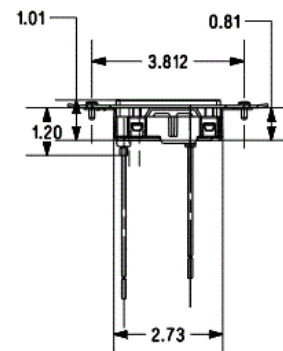

#### Features

- Pre-mounted Hubbell DR20GRYTR with 8 in. leads
- Easy to install with one screw mounting
- Reduces wiring and installation times

#### Specifications

Face Plate	16 gauge zinc plated stamped steel
Receptacle Face/Base	Nylon
Contacts	Brass
Lead Wires	#12 AWG THHN stranded copper
Amperage	20
Tamper Resistant	Yes

#### Online Resources

[Customer Use Drawing](#)  
[eCatalog](#)  
[Installation Instructions](#)

Dimensions in Inches (mm)

Hubbell Wiring Device-Kellems • Hubbell Incorporated (Delaware) • 40 Waterview Drive • Shelton, CT 06484