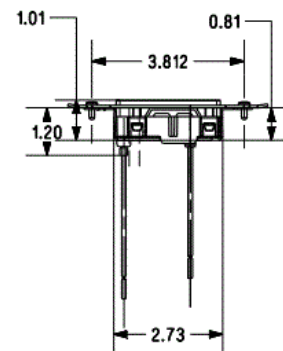

Floor Boxes

SystemOne 2-, 4- and 6- Gang Floor Box Plate

Single Gang Plate

HUBBELL

Features

- Pre-mounted Hubbell DR20GRY with 8 in. leads
- Easy to install with one screw mounting
- Reduces wiring and installation times

Ordering Information

- Includes necessary mounting hardware

Catalog Number	UPC
PWFBMPDR20GRY	783585459646

Specifications

Face Plate	16 gauge zinc plated stamped steel
Receptacle Face/Base	Nylon
Contacts	Brass
Lead Wires	#12 AWG THHN stranded copper
Amperage	20
Tamper Resistant	No

Online Resources

[Customer Use Drawing](#)
[eCatalog](#)
[Installation Instructions](#)

Dimensions in Inches (mm)

Hubbell Wiring Device-Kellems • Hubbell Incorporated (Delaware) • 40 Waterview Drive • Shelton, CT 06484