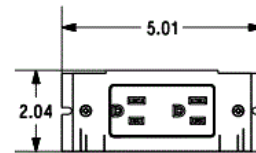

Floor Boxes

SystemOne 2-, 4- and 6- Gang Floor Box Plate

Single Gang Plate

HUBBELL

Features

- Pre-mounted Hubbell DR20GRY with 8 in. leads
- Easy to install with one screw mounting
- Reduces wiring and installation times

Ordering Information

- Includes necessary mounting hardware

Catalog Number	UPC
PWFBMPDR20GRY	783585459646

Specifications

Face Plate	16 gauge zinc plated stamped steel
Receptacle Face/Base	Nylon
Contacts	Brass
Lead Wires	#12 AWG THHN stranded copper
Amperage	20
Tamper Resistant	No

Online Resources

[Customer Use Drawing](#)
[eCatalog](#)
[Installation Instructions](#)

Dimensions in Inches (mm)

Hubbell Wiring Device-Kellems • Hubbell Incorporated (Delaware) • 40 Waterview Drive • Shelton, CT 06484