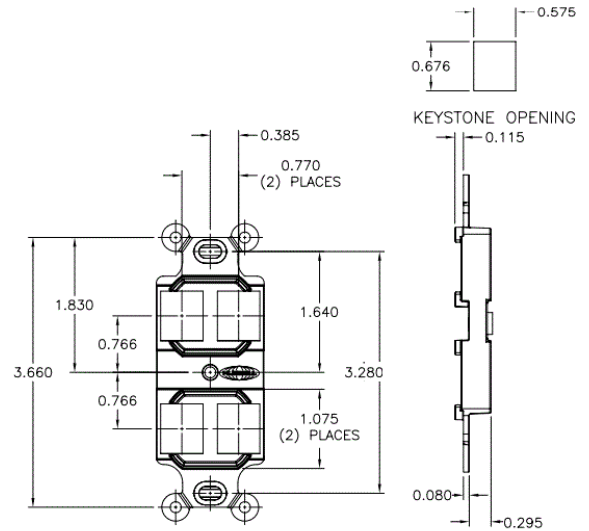

iStation
Wallplates
Duplex 106 Outlet Frame

Features

- 4-Port
- Integrates with all Hubbell keystone connections (AV, data, and fiber)

Ordering Information

Description	Color	UPC Number	Catalog Number
iStation Duplex 106 Outlet Frame, 4-Port	Black	662620823355	Q106B

Listings

UL and cUL Listed 1863
 RoHS Compliant

Specifications

Plate Material	High-impact thermoplastic (UL 94V-0)
----------------	--------------------------------------

Online Resources

eCatalog

Dimensions in Inches (mm)