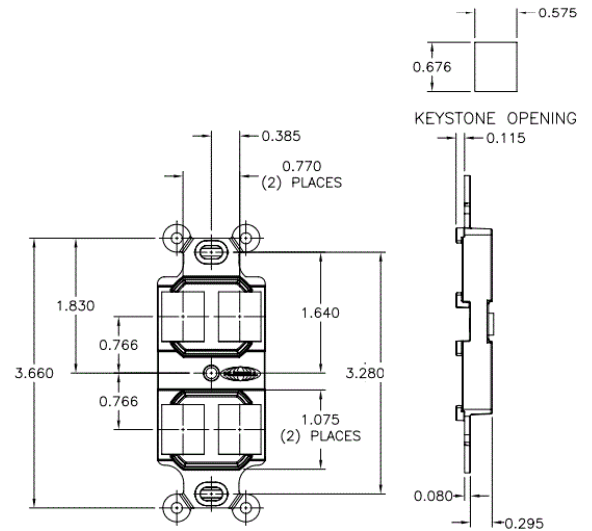

iStation
Wallplates
Duplex 106 Outlet Frame

Features

- 4-Port
- Integrates with all Hubbell keystone connections (AV, data, and fiber)

Ordering Information

Description	Color	UPC Number	Catalog Number
iStation Duplex 106 Outlet Frame, 4-Port	White	662620820705	Q106W

Listings

UL and cUL Listed 1863
RoHS Compliant

Specifications

Plate Material	High-impact thermoplastic (UL 94V-0)
----------------	--------------------------------------

Online Resources

eCatalog

Dimensions in Inches (mm)

Hubbell Wiring Device-Kellems • Hubbell Incorporated (Delaware) • 40 Waterview Drive • Shelton, CT 06484

Phone (800) 288-6000 • Fax (800) 255-1031 • Specifications subject to change without notice.