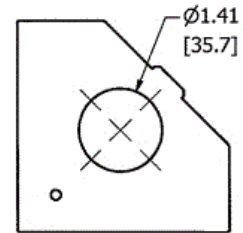

Floor Boxes
SystemOne Round Recessed 4 Gang Floor Boxes
Device Plates

HUBBELL

Features

- Plate Opening (1) Simplex 1.40" Diameter
- Powder Coat Painted

Ordering Information

Color
White

UPC Number
783585445274

Catalog Number
RAFB4SPTL14

RAFB4SPTL14
ø1.39 OPENING COVER PLATE

Online Resources

[eCatalog](#)

Dimensions in Inches (mm)

Hubbell Wiring Device-Kellems • Hubbell Incorporated (Delaware) • 40 Waterview Drive • Shelton, CT 06484