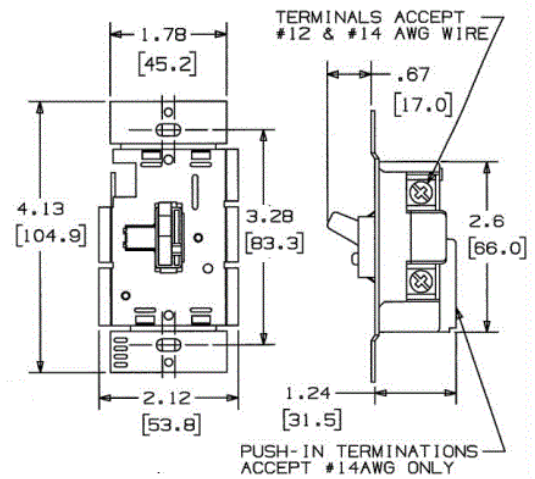

Switches and Lighting Controls

600W 120V AC

Dimmer, Toggle, Single Pole

Features

- No Neutral Required
- Low End Adjustment for Fine Tuning
- Traditional Toggle Styling Available

Ordering Information

Color Light Almond	UPC Number 883778116834	Catalog Number RAY600PLA

Listings

UL Listed

Specifications

Application	Only use with Compatible Dimmable Bulbs
Construction	Metal Strap, Polycarbonate Front
Number of Gang(s)	1-Gang
Type	Incandescent

HUBBELL

Online Resources

Customer Sales Drawings
eCatalog
Installation Instructions

Dimensions in Inches (mm)

Hubbell Wiring Device-Kellems • Hubbell Incorporated (Delaware) • 40 Waterview Drive • Shelton, CT 06484

Phone (800) 288-6000 • Fax (800) 255-1031 • Specifications subject to change without notice.