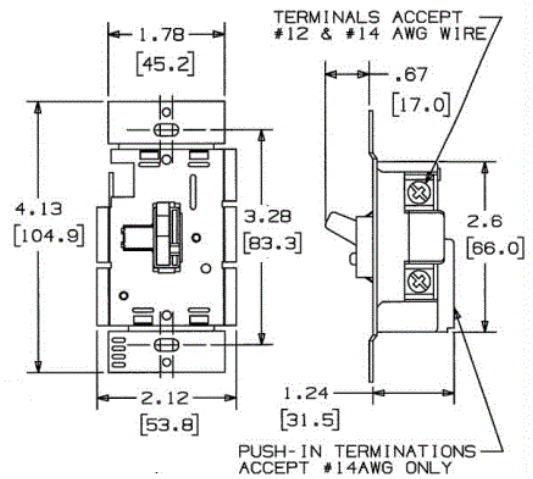

Switches and Lighting Controls

600W 120V AC

Dimmer, Toggle, Single Pole

HUBBELL

Features

- No Neutral Required
- Low End Adjustment for Fine Tuning
- Traditional Toggle Styling Available

Ordering Information

Color White	UPC Number 883778116803	Catalog Number RAY600PW
-----------------------	-----------------------------------	-----------------------------------

Listings

UL Listed

Specifications

Application	Only use with Compatible Dimmable Bulbs
Construction	Metal Strap, Polycarbonate Front
Number of Gang(s)	1-Gang
Type	Incandescent

Online Resources

Customer Sales Drawings
eCatalog
Installation Instructions

Dimensions in Inches (mm)

Hubbell Wiring Device-Kellems • Hubbell Incorporated (Delaware) • 40 Waterview Drive • Shelton, CT 06484