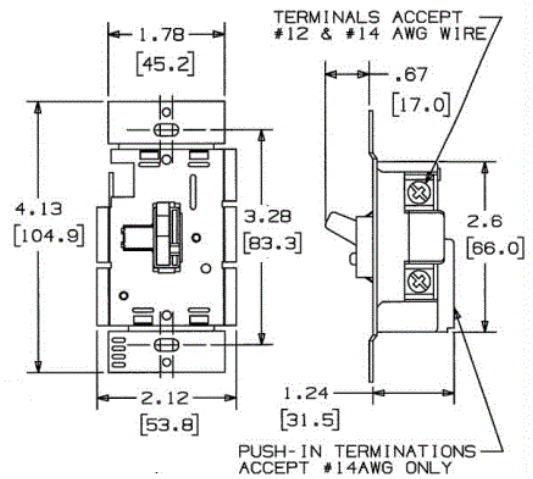

Switches and Lighting Controls

600W 120V AC

Dimmer, Toggle, Three Way

Features

- No Neutral Required
- Low End Adjustment for Fine Tuning
- Traditional Toggle Styling Available

Ordering Information

Color Light Almond	UPC Number 883778116872	Catalog Number RAY603PLA
------------------------------	-----------------------------------	------------------------------------

Listings

UL Listed

Specifications

Application	Only use with Compatible Dimmable Bulbs
Construction	Metal Strap, Polycarbonate Front
Number of Gang(s)	1-Gang
Type	Incandescent

HUBBELL

Online Resources

[Customer Sales Drawings](#)
[eCatalog](#)
[Installation Instructions](#)

Dimensions in Inches (mm)

Hubbell Wiring Device-Kellems • Hubbell Incorporated (Delaware) • 40 Waterview Drive • Shelton, CT 06484

Phone (800) 288-6000 • Fax (800) 255-1031 • Specifications subject to change without notice.