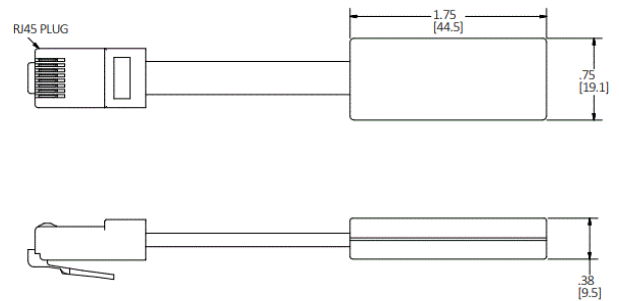

## Specifications

Body	Plastic
Physical	RJ45 Connector
Dimensions	0.42" H x 0.80" W x 4.89" L

## Online Resources

Customer Use Drawing  
eCatalog  
Installation Instructions

Dimensions in Inches (mm)

Hubbell Wiring Device-Kellems • Hubbell Incorporated (Delaware) • 40 Waterview Drive • Shelton, CT 06484