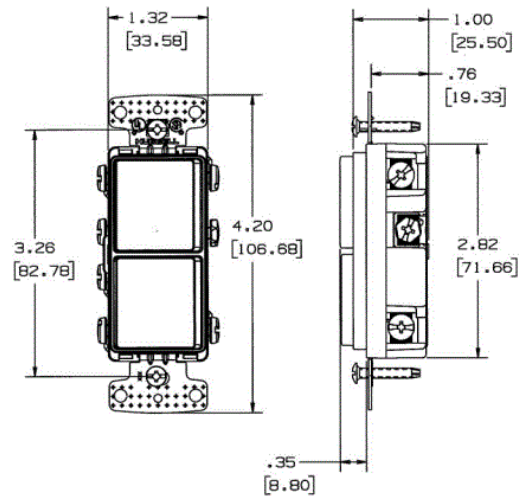

Switches and Lighting Controls

Decorator Series, 15A 120/277V AC kV

1) Three Way Rocker, 1) Single Pole Rocker

Features

- Smooth, quiet rocker
- Low profile, less than 1 inch deep
- Self-grounding feature is standard
- Residential Grade

Ordering Information

Color	UPC	Catalog Number
Light Almond	883778119125	RCD103LA

Listings

CSA Certified
UL Listed E3896

Specifications

Action	Snap Switch
Contact Configuration	Two Position
Environmental Conditions	Indoor Dry Unless Protected By Additional Means
Operating Cycles	30,000 Minimum
Operating Temperature	Max Continuous- 60 Degrees C, Minimum- -20 Without Impact
Wattage	4155

Performance

Electrical	
Dielectric voltage	Withstands 1,500V AC minimum for 1 minute
Endurance	30,000 cycles minimum
Max. working voltage	120V
Overload	1.5 times rating

Mechanical

Terminal accommodation	Back and side wire: #14 AWG min. - #12 AWG max. solid and stranded copper wire only; push wire: #14 AWG solid copper wire only

Environmental

Flammability	UL V-0
Operating Temperatures	Maximum continuous 60°C; minimum -20°C (without impact)

HUBBELL

Online Resources

Customer Sales Drawings
eCatalog
Installation Instructions

Dimensions in Inches (mm)

Hubbell Wiring Device-Kellems • Hubbell Incorporated (Delaware) • 40 Waterview Drive • Shelton, CT 06484

Phone (800) 288-6000 • Fax (800) 255-1031 • Specifications subject to change without notice.