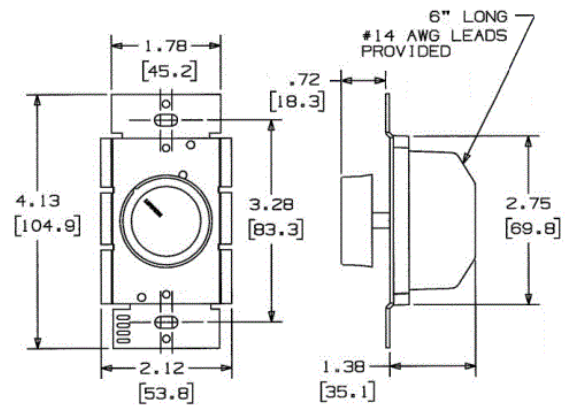

#### Online Resources

Customer Sales Drawings  
eCatalog  
Installation Instructions

Dimensions in Inches (mm)

Hubbell Wiring Device-Kellems • Hubbell Incorporated (Delaware) • 40 Waterview Drive • Shelton, CT 06484