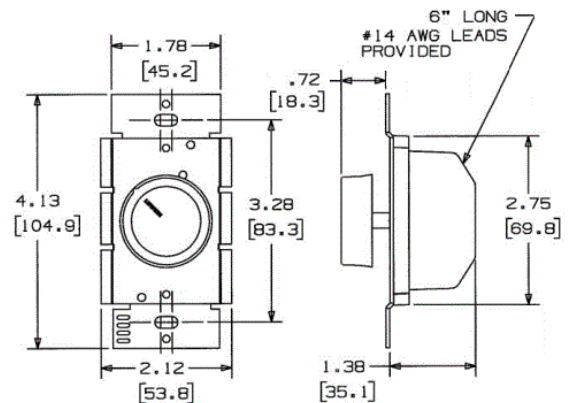

Switches and Lighting Controls

600W 120V AC

Rotary Dimmer

Features

- No Neutral Required
- Low End Adjustment for Fine Tuning

Ordering Information

Description	Color	UPC Number	Catalog Number
ON/OFF Dimmer	Ivory	883778117053	RD600RI

Listings

UL Listed

Specifications

Termination	Single Pole
Application	Only use with Compatible Dimmable Bulbs
Construction	Metal Strap, Polycarbonate Front
Number of Gang(s)	1-Gang
Type	Incandescent

HUBBELL

Online Resources

Customer Sales Drawings
eCatalog
Installation Instructions

Dimensions in Inches (mm)

Hubbell Wiring Device-Kellems • Hubbell Incorporated (Delaware) • 40 Waterview Drive • Shelton, CT 06484