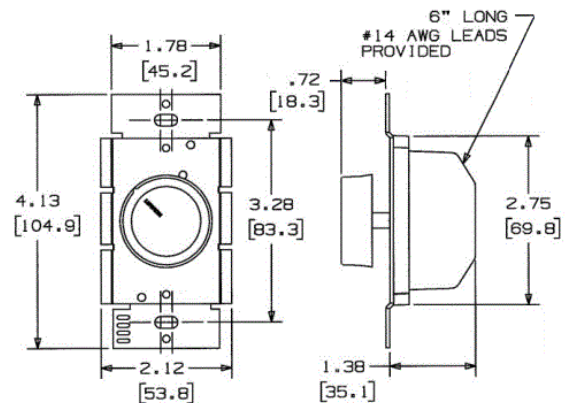

Switches and Lighting Controls

600W 120V AC

Rotary Dimmer

Features

- No Neutral Required
- Low End Adjustment for Fine Tuning

Ordering Information

Description	Color	UPC Number	Catalog Number
ON/OFF Dimmer	White	883778117046	RD600RW

Listings

UL Listed

Specifications

Termination	Single Pole
Application	Only use with Compatible Dimmable Bulbs
Construction	Metal Strap, Polycarbonate Front
Number of Gang(s)	1-Gang
Type	Incandescent

HUBBELL

Online Resources

Customer Sales Drawings
eCatalog
Installation Instructions

Dimensions in Inches (mm)

Hubbell Wiring Device-Kellems • Hubbell Incorporated (Delaware) • 40 Waterview Drive • Shelton, CT 06484