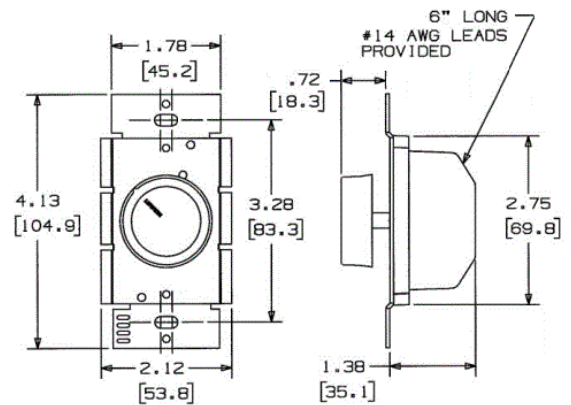

Switches and Lighting Controls

600W 120V AC

Rotary Dimmer

Features

- No Neutral Required
- Low End Adjustment for Fine Tuning

Ordering Information

Description	Color	UPC Number	Catalog Number
Push ON/OFF Dimmer Ivory and White Knobs Provided	Ivory and White	883778117077	RD603PDK

Listings

UL Listed

Specifications

Termination	Three Way
Application	Only use with Compatible Dimmable Bulbs
Construction	Metal Strap, Polycarbonate Front
Number of Gang(s)	1-Gang
Type	Incandescent

HUBBELL

Online Resources

Customer Sales Drawings
eCatalog
Installation Instructions

Dimensions in Inches (mm)

Hubbell Wiring Device-Kellems • Hubbell Incorporated (Delaware) • 40 Waterview Drive • Shelton, CT 06484