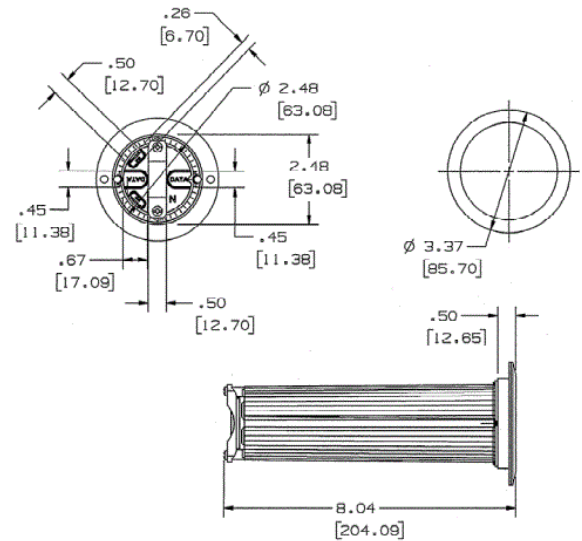

Floor Boxes
Residential Delivery Systems
Drop-In Floor Box for Wooden Floors

HUBBELL

Features

- Ample wiring room
- Solid brass flange and cover
- For use with single or feed through service

Ordering Information

Description	Rating	UPC	Catalog Number
Drop-in floor box;	15 Amp	883778300868	RF151R

Specifications

Material	Solid Brass
----------	-------------

Online Resources

- Customer Use Drawing
- eCatalog
- Installation Instructions

Dimensions in Inches (mm)

Hubbell Wiring Device-Kellems • Hubbell Incorporated (Delaware) • 40 Waterview Drive • Shelton, CT 06484

Phone (800) 288-6000 • Fax (800) 255-1031 • Specifications subject to change without notice.