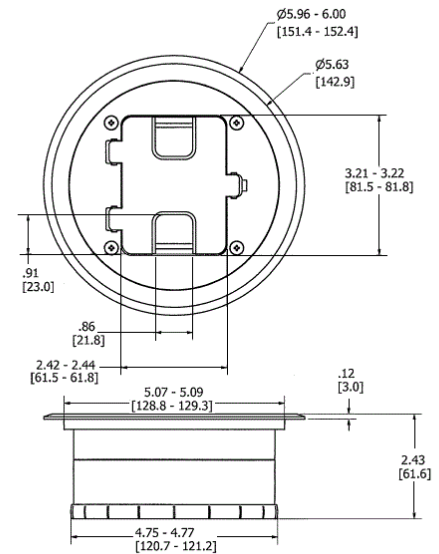

Floor Boxes
Residential Delivery Systems
Non-Metallic Floor Box For Concrete Floors

Features

- Cut box after pour for height adjustment
- Pre-assembled flange, cover and leveling ring
- Recessed receptacle minimizes plug protrusion

Ordering Information

Description	Device Color	UPC	Catalog Number
Flange and hinged	Brass	883778300004	RF406BR

Specifications

Material	Solid Brass
----------	-------------

Online Resources

- [Customer Use Drawing](#)
- [eCatalog](#)
- [Installation Instructions](#)

Dimensions in Inches (mm)

Hubbell Wiring Device-Kellems • Hubbell Incorporated (Delaware) • 40 Waterview Drive • Shelton, CT 06484

Phone (800) 288-6000 • Fax (800) 255-1031 • Specifications subject to change without notice.