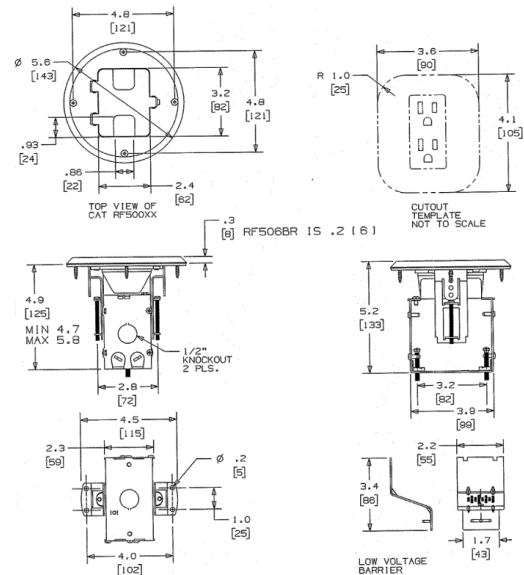

**Floor Boxes**  
**Residential Delivery Systems**  
**Flush Floor Boxes for Wooden Floors**

**Features**

- Pre-assembled flange and cover for fast installation
- Top screw fastening and side joist mounting provided
- Height accessible adjustments after the box is mounted

**Ordering Information**

Description	Finish	UPC	Catalog Number
Flange and hinged	Almond Paint	883778300028	RF506AL

**Specifications**

Material	Aluminum
----------	----------

**Online Resources**

- Customer Use Drawing
- eCatalog
- Installation Instructions

Dimensions in Inches (mm)

Hubbell Wiring Device-Kellems • Hubbell Incorporated (Delaware) • 40 Waterview Drive • Shelton, CT 06484

Phone (800) 288-6000 • Fax (800) 255-1031 • Specifications subject to change without notice.