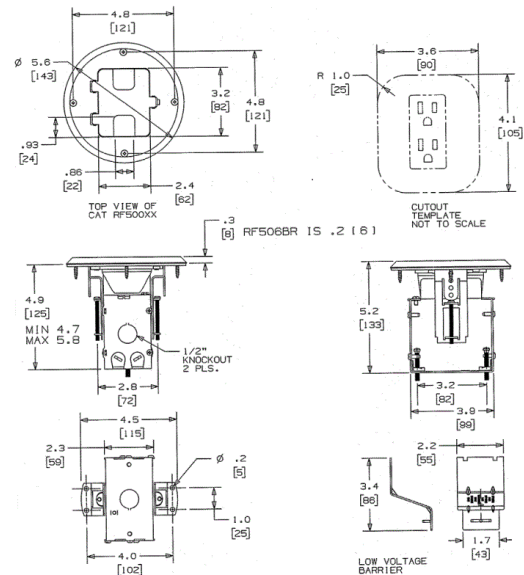

**Floor Boxes**  
**Residential Delivery Systems**  
**Flush Floor Boxes for Wooden Floors**

**Features**

- Pre-assembled flange and cover for fast installation
- Top screw fastening and side joist mounting provided
- Height accessible adjustments after the box is mounted

**Ordering Information**

Description	Finish	UPC	Catalog Number
Flange and hinged	Brass Plated	883778300059	RF506BP

**Specifications**

Material	Brass Plated
----------	--------------

**Online Resources**

- Customer Use Drawing
- eCatalog
- Installation Instructions

Dimensions in Inches (mm)

Hubbell Wiring Device-Kellems • Hubbell Incorporated (Delaware) • 40 Waterview Drive • Shelton, CT 06484

Phone (800) 288-6000 • Fax (800) 255-1031 • Specifications subject to change without notice.