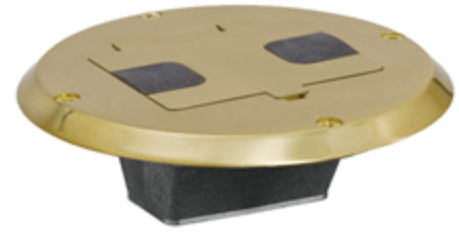

**Floor Boxes**  
**Residential Delivery Systems**  
**Flush Floor Boxes for Wooden Floors**

**Features**

- Pre-assembled flange and cover for fast installation
- Top screw fastening and side joist mounting provided
- Height accessible adjustments after the box is mounted

**Ordering Information**

Description	Finish	UPC	Catalog Number
Flange and hinged	Brass Plated	883778300059	RF506BP

**Specifications**

Material	Brass Plated
----------	--------------

**Online Resources**

- Customer Use Drawing
- eCatalog
- Installation Instructions