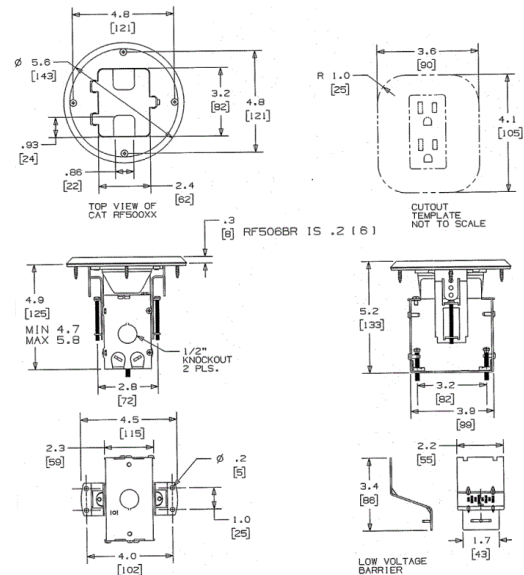

Floor Boxes
Residential Delivery Systems
Flush Floor Boxes for Wooden Floors

Features

- Pre-assembled flange and cover for fast installation
- Top screw fastening and side joist mounting provided
- Height accessible adjustments after the box is mounted

Ordering Information

Description	Finish	UPC	Catalog Number
Flange and hinged	Chrome Plated	883778300073	RF506CH

Specifications

Material	Chrome Plated
----------	---------------

Online Resources

- Customer Use Drawing
- eCatalog
- Installation Instructions

Dimensions in Inches (mm)

Hubbell Wiring Device-Kellems • Hubbell Incorporated (Delaware) • 40 Waterview Drive • Shelton, CT 06484

Phone (800) 288-6000 • Fax (800) 255-1031 • Specifications subject to change without notice.