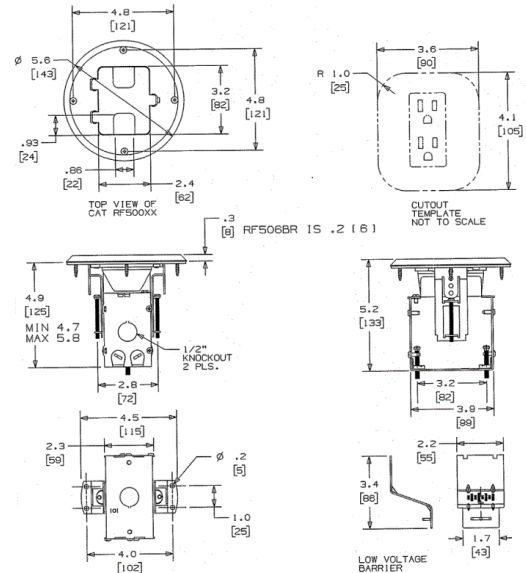

**Floor Boxes**  
**Residential Delivery Systems**  
**Flush Floor Boxes for Wooden Floors**

**Features**

- Pre-assembled flange and cover for fast installation
- Top screw fastening and side joist mounting provided
- Height accessible adjustments after the box is mounted

**Ordering Information**

Description	Finish	UPC	Catalog Number
Decorator duplex	Almond Paint	883778300189	RF515AL

**Specifications**

Material	Aluminum
----------	----------

**Online Resources**

- Customer Use Drawing
- eCatalog
- Installation Instructions

Dimensions in Inches (mm)

Hubbell Wiring Device-Kellems • Hubbell Incorporated (Delaware) • 40 Waterview Drive • Shelton, CT 06484

Phone (800) 288-6000 • Fax (800) 255-1031 • Specifications subject to change without notice.