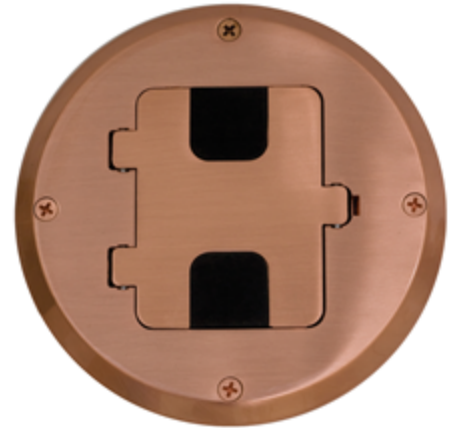

Floor Boxes
Residential Delivery Systems
Flush Floor Boxes for Wooden Floors

Features

- Pre-assembled flange and cover for fast installation
- Top screw fastening and side joist mounting provided
- Height accessible adjustments after the box is mounted

Ordering Information

Description	Finish	UPC	Catalog Number
Decorator duplex	Copper Plated	883778300240	RF515CU

Specifications

Material	Copper Plated
----------	---------------

Online Resources

- Customer Use Drawing
- eCatalog
- Installation Instructions