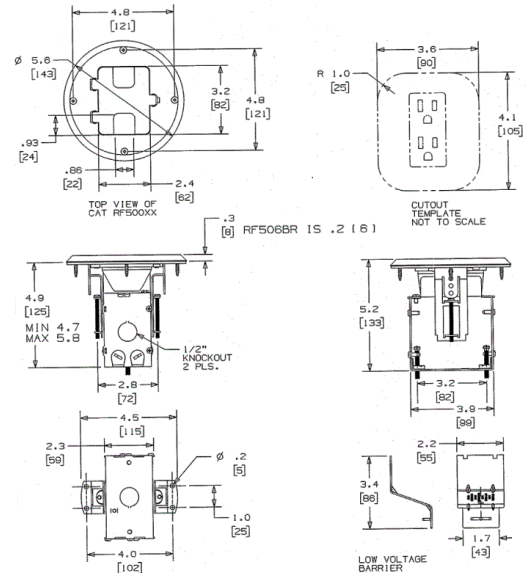

Floor Boxes
Residential Delivery Systems
Flush Floor Boxes for Wooden Floors

Features

- Pre-assembled flange and cover for fast installation
- Top screw fastening and side joist mounting provided
- Height accessible adjustments after the box is mounted

Ordering Information

Description	Finish	UPC	Catalog Number
Decorator duplex	Copper Plated	883778300240	RF515CU

Specifications

Material	Copper Plated
----------	---------------

Online Resources

- Customer Use Drawing
- eCatalog
- Installation Instructions

Dimensions in Inches (mm)

Hubbell Wiring Device-Kellems • Hubbell Incorporated (Delaware) • 40 Waterview Drive • Shelton, CT 06484

Phone (800) 288-6000 • Fax (800) 255-1031 • Specifications subject to change without notice.