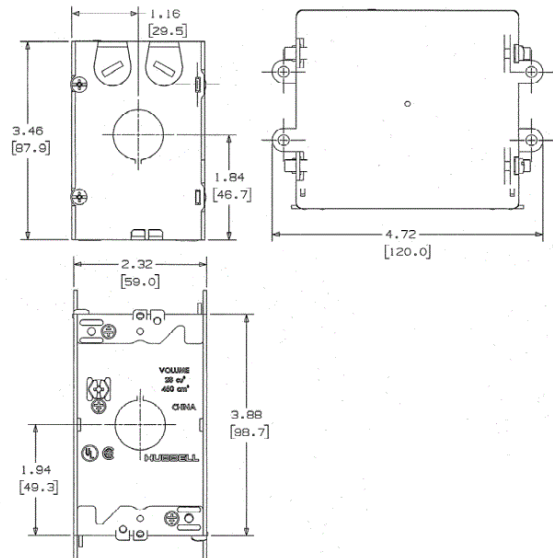

Ordering Information

Color Metallic	UPC 883778113031	Catalog Number RJ600
--------------------------	----------------------------	--------------------------------

Listings

UL Listed

Specifications

Application	Ideal for flat panels TVs
Contact	Steel
Environmental Conditions	Indoor Dry Unless Protected By Additional Means
Special Features	Deep Box