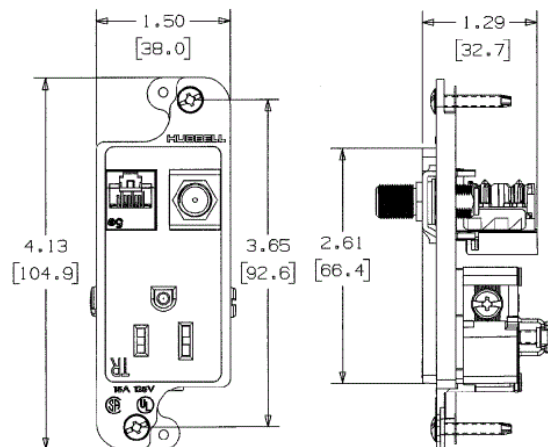

## Ordering Information

<b>Color</b> Black	<b>UPC</b> 883778302589	<b>Catalog Number</b> RJ620BKTR
-----------------------	----------------------------	------------------------------------

## Online Resources

Customer Sales Drawings  
eCatalog  
Installation Instructions

Dimensions in Inches (mm)

Hubbell Wiring Device-Kellems • Hubbell Incorporated (Delaware) • 40 Waterview Drive • Shelton, CT 06484