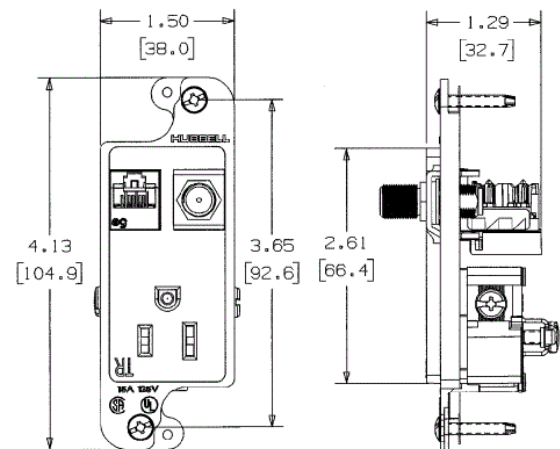

Ordering Information

Color	UPC	Catalog Number
Ivory	883778302602	RJ620ITR

Listings

UL Listed

Specifications

Withstand Voltage	1000V RMS, 1414V DC
Application	Ideal for flat panels TVs
Contact Resistance	100 Ohm
Environmental Conditions	Indoor Dry Unless Protected By Additional Means
NEMA Rating	5-20R
Temperature Rating	Per TIA
Contact	Beryllium Copper, Brass

Online Resources

Customer Sales Drawings
eCatalog
Installation Instructions

Dimensions in Inches (mm)

Hubbell Wiring Device-Kellems • Hubbell Incorporated (Delaware) • 40 Waterview Drive • Shelton, CT 06484