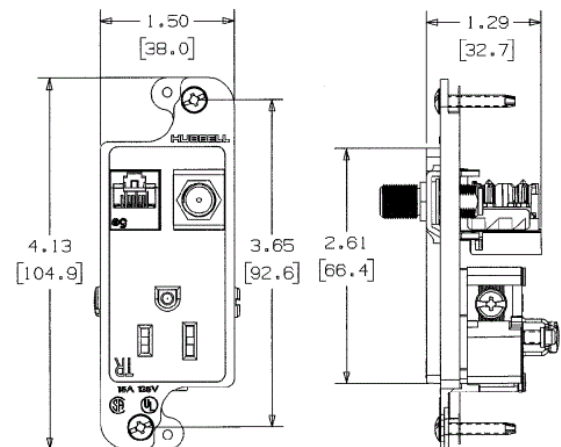

Ordering Information

Color Light Almond	UPC 883778302619	Catalog Number RJ620LATR
------------------------------	----------------------------	------------------------------------

Listings

UL Listed

Specifications

HUBBELL

Online Resources

Customer Sales Drawings
eCatalog
Installation Instructions

Dimensions in Inches (mm)

Hubbell Wiring Device-Kellems • Hubbell Incorporated (Delaware) • 40 Waterview Drive • Shelton, CT 06484