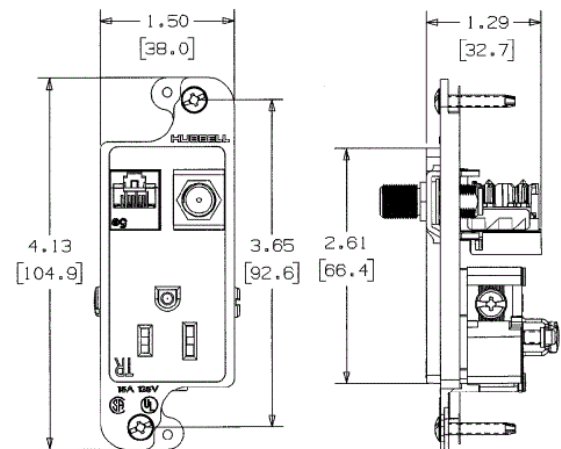

Ordering Information

Color White	UPC 883778302626	Catalog Number RJ620WTR
-----------------------	----------------------------	-----------------------------------

Listings

UL Listed

Specifications

Withstand Voltage	1000V RMS, 1414V DC
Application	Ideal for flat panels TVs
Contact	Beryllium Copper, Brass
Contact Resistance	100 Ohm
Environmental Conditions	Indoor Dry Unless Protected By Additional Means
NEMA Rating	5-20R
Temperature Rating	Per TIA

HUBBELL

Online Resources

Customer Sales Drawings
eCatalog
Installation Instructions

Dimensions in Inches (mm)

Hubbell Wiring Device-Kellems • Hubbell Incorporated (Delaware) • 40 Waterview Drive • Shelton, CT 06484