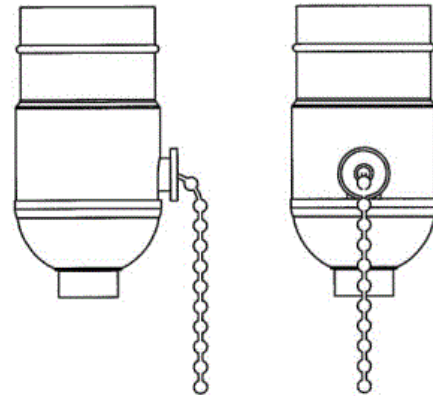

Residential Devices

Pull Chain, Brass Shell, 600W 600V

Incandescent Lamp Sockets

HUBBELL

Ordering Information

Color Brass	UPC 883778112157	Catalog Number RL106

Listings

UL or cUL Listed

Specifications

Voltage Rating	250V AC KV
Application	Brass Lampholders, Medium Base
Frequency Rating	60 Hz
Special Features	Pull Chain

Online Resources

[Customer Sales Drawings](#)
[eCatalog](#)
[Installation Instructions](#)

Dimensions in Inches (mm)

Hubbell Wiring Device-Kellems • Hubbell Incorporated (Delaware) • 40 Waterview Drive • Shelton, CT 06484

Phone (800) 288-6000 • Fax (800) 255-1031 • Specifications subject to change without notice.