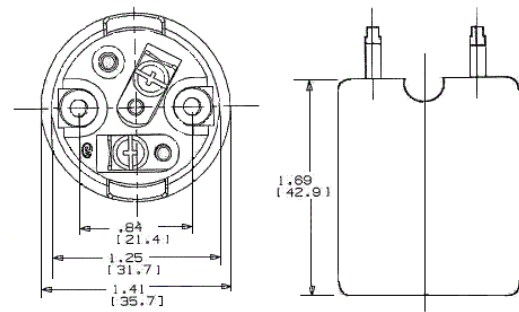

Residential Devices

Medium Base, Screw Mount, 12" Leads

Lamp Holders and Sockets

HUBBELL

Ordering Information

Color White	UPC 883778304118	Catalog Number RL156
-----------------------	----------------------------	--------------------------------

Listings

C/US UL Listed

Specifications

Voltage Rating	250V AC kV
Application	Medium Base, Straight Body Keyless Porcelain
Frequency Rating	60 Hz

Online Resources

Customer Sales Drawings
eCatalog
Installation Instructions

Dimensions in Inches (mm)

Hubbell Wiring Device-Kellems • Hubbell Incorporated (Delaware) • 40 Waterview Drive • Shelton, CT 06484

Phone (800) 288-6000 • Fax (800) 255-1031 • Specifications subject to change without notice.