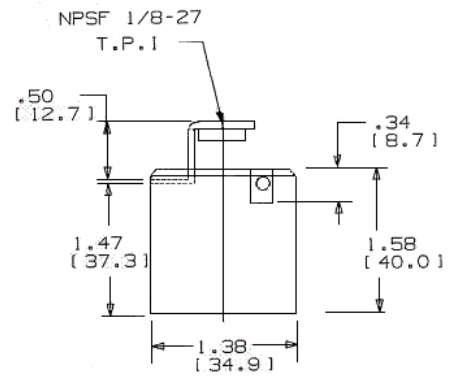

Residential Devices

Medium Base, 1/2" Hickey, 12" Wire Leads

Incandescent Lamp Holders

HUBBELL

Ordering Information

Color	UPC	Catalog Number
White	883778304071	RL160

Listings

C/US UL Listed

Specifications

Voltage Rating	250V AC KV
Application	Medium Base, Straight Body Keyless Porcelain
Frequency Rating	60 Hz

Online Resources

[Customer Sales Drawings](#)
[eCatalog](#)
[Installation Instructions](#)

Dimensions in Inches (mm)

Hubbell Wiring Device-Kellems • Hubbell Incorporated (Delaware) • 40 Waterview Drive • Shelton, CT 06484

Phone (800) 288-6000 • Fax (800) 255-1031 • Specifications subject to change without notice.