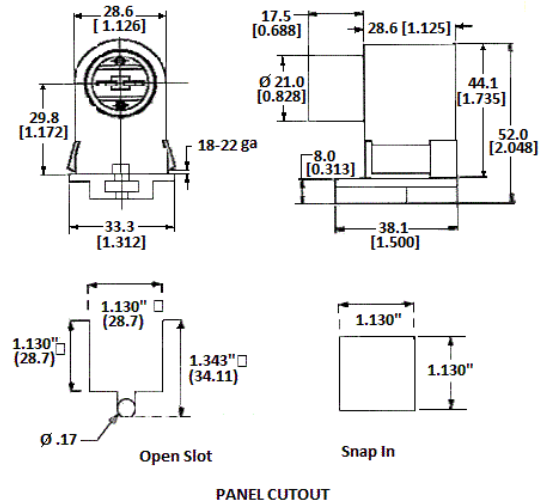

### Ordering Information

<b>Color</b> White	<b>UPC</b> 883778304026	<b>Catalog Number</b> RL307
-----------------------	----------------------------	--------------------------------

### Online Resources

Customer Sales Drawings  
eCatalog  
Installation Instructions

Dimensions in Inches (mm)

Hubbell Wiring Device-Kellems • Hubbell Incorporated (Delaware) • 40 Waterview Drive • Shelton, CT 06484