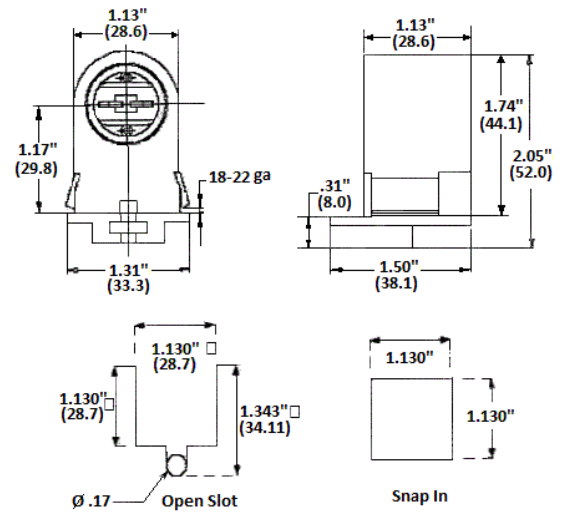

Residential Devices

High Output, Slide On, Plunger End

Fluorescent Lamp Holder

HUBBELL

Ordering Information

Color White	UPC 883778304019	Catalog Number RL308

Listings

C/US UL Listed; CSA Certified

Specifications

Voltage Rating	600V AC KV
Application	High Output
Frequency Rating	60 Hz

PANEL CUTOUT

Online Resources

Customer Sales Drawings
eCatalog
Installation Instructions

Dimensions in Inches (mm)

Hubbell Wiring Device-Kellems • Hubbell Incorporated (Delaware) • 40 Waterview Drive • Shelton, CT 06484

Phone (800) 288-6000 • Fax (800) 255-1031 • Specifications subject to change without notice.