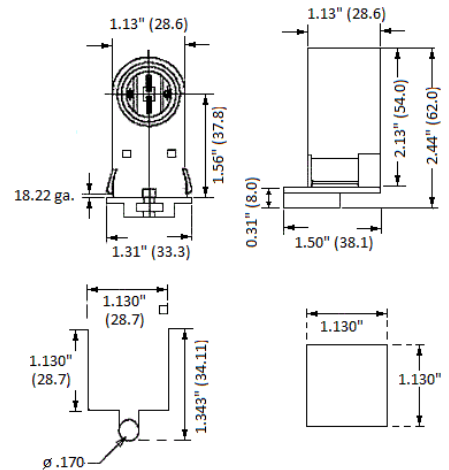

Residential Devices

High Output, Slide On, Fixed Side

Fluorescent Lamp Holder

HUBBELL

Ordering Information

Color White	UPC 883778303999	Catalog Number RL357
-----------------------	----------------------------	--------------------------------

Listings

C/US UL Listed; CSA Certified

Specifications

Voltage Rating	600V AC KV
Application	High Output
Frequency Rating	60 Hz

Online Resources

Customer Sales Drawings
eCatalog
Installation Instructions

Dimensions in Inches (mm)