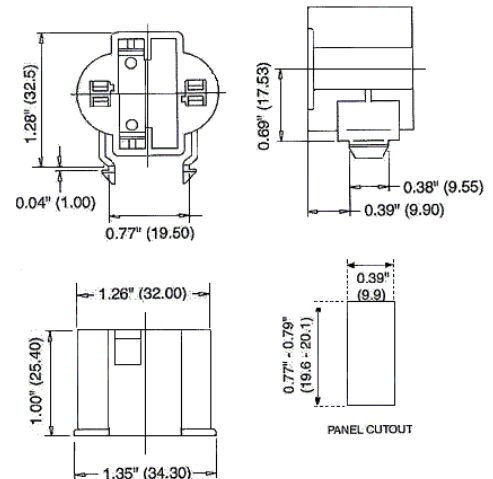

### Online Resources

Customer Sales Drawings  
eCatalog  
Installation Instructions

Dimensions in Inches (mm)

Hubbell Wiring Device-Kellems • Hubbell Incorporated (Delaware) • 40 Waterview Drive • Shelton, CT 06484