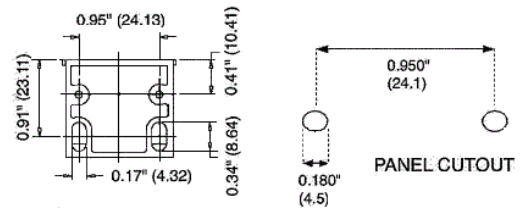

Residential Devices

Compact Type, Horizontal Mount, Screw Mount

Fluorescent Lamp Holder

HUBBELL

Ordering Information

Color White	UPC 883778303937	Catalog Number RL413HSM
-----------------------	----------------------------	-----------------------------------

Terminal Accommodation Push-in wire terminals for #18 AWG solid or twist and tin stripped 7/16 inch wire

Online Resources

Customer Sales Drawings
eCatalog
Installation Instructions

Dimensions in Inches (mm)