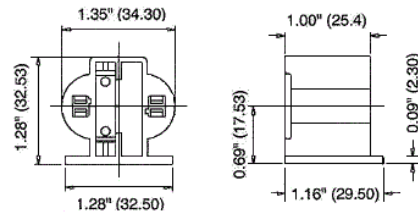

Residential Devices

Compact Type, Horizontal Mount, Screw Mount

Fluorescent Lamp Holder

HUBBELL

Ordering Information

Color White	UPC 883778303937	Catalog Number RL413HSM
-----------------------	----------------------------	-----------------------------------

Terminal Accommodation Push-in wire terminals for #18 AWG solid or twist and tin stripped 7/16 inch wire

Online Resources

Customer Sales Drawings
eCatalog
Installation Instructions

Dimensions in Inches (mm)