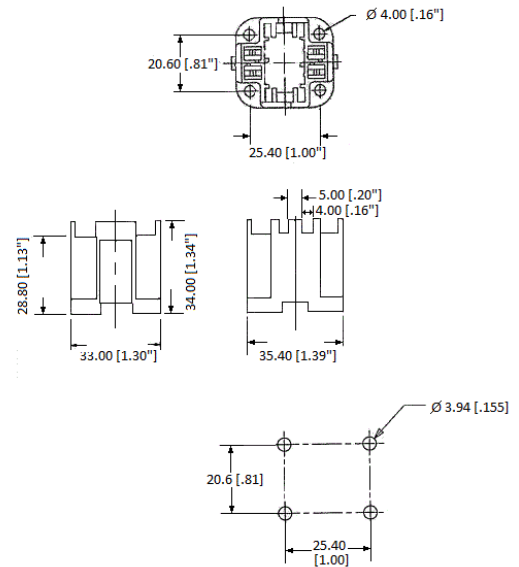

Residential Devices

Compact Fluorescent, G24, Horizontal Screw In Fluorescent Lamp Holder

HUBBELL

Ordering Information

Color White	UPC 883778303944	Catalog Number RL426G24
-----------------------	----------------------------	-----------------------------------

Mechanical Terminal Accommodation	Push-in wire terminals for #18 AWG solid or twist and tin stripped 7/16 inch wire
---	---

Online Resources

[Customer Sales Drawings](#)
[eCatalog](#)
[Installation Instructions](#)

Dimensions in Inches (mm)

Hubbell Wiring Device-Kellems • Hubbell Incorporated (Delaware) • 40 Waterview Drive • Shelton, CT 06484

Phone (800) 288-6000 • Fax (800) 255-1031 • Specifications subject to change without notice.