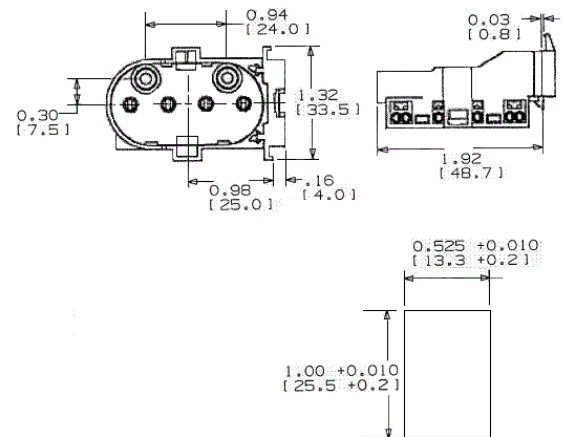

Residential Devices

Compact Type, 90 Degree Horizontal Mount, Snap-In Fluorescent Lamp Holder

HUBBELL

Ordering Information

Color White	UPC 883778303951	Catalog Number RL42G11H9
-----------------------	----------------------------	------------------------------------

Mechanical Terminal Accommodation	Push-in wire terminals for #18 AWG solid or twist and tin stripped 7/16 inch wire
---	---

Online Resources

Customer Sales Drawings
eCatalog
Installation Instructions

Dimensions in Inches (mm)