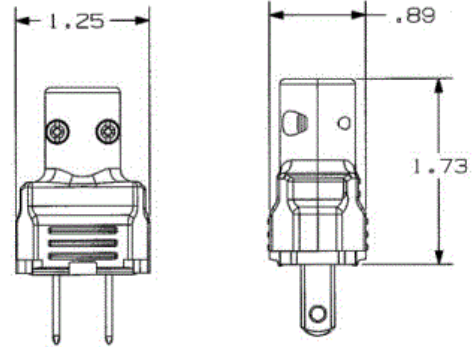

Residential Devices

15A 125V, 2-Pole 2-Wire Non-Grounding

Male Plug

# HUBBELL

Ordering Information

UPC 883778112515      Catalog Number RP101W

Listings

UL Listed

Online Resources

- Customer Sales Drawings
- eCatalog
- Installation Instructions

Dimensions in Inches (mm)