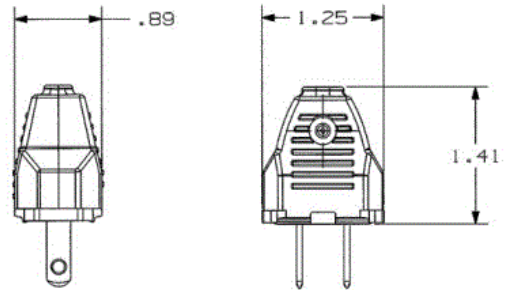

Residential Devices

15A 125V, 2-Pole 2-Wire Non-Grounding

Male Plug

HUBBELL

Ordering Information

UPC 883778112485 Catalog Number RP123W

Listings

UL Listed

Online Resources

- Customer Sales Drawings
- eCatalog
- Installation Instructions

Dimensions in Inches (mm)

Hubbell Wiring Device-Kellems • Hubbell Incorporated (Delaware) • 40 Waterview Drive • Shelton, CT 06484