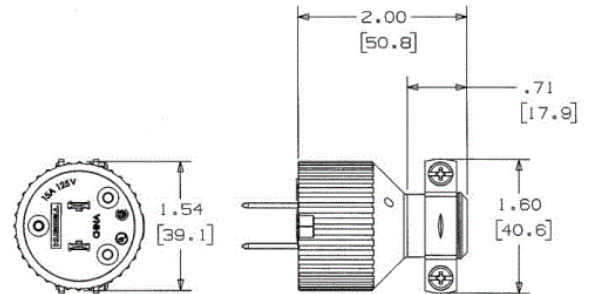

Residential Devices

15A 125V, 2-Pole 2-Wire Non-Grounding

Male Plug

HUBBELL

Ordering Information

UPC 883778112553 Catalog Number RP646

Listings

UL Listed

Online Resources

- Customer Sales Drawings
- eCatalog
- Installation Instructions

Dimensions in Inches (mm)

Hubbell Wiring Device-Kellems • Hubbell Incorporated (Delaware) • 40 Waterview Drive • Shelton, CT 06484