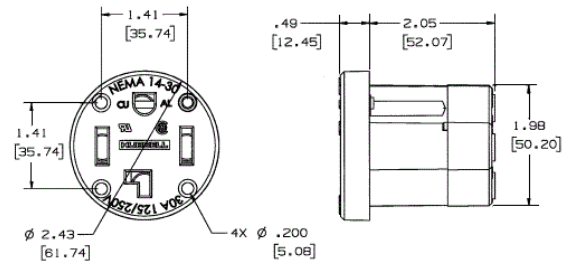

Residential Devices

30A 125/250V, 3-Pole 4-Wire Grounding

Single Panel Mount Receptacle

HUBBELL

Ordering Information

Color Black	UPC 883778100727	Catalog Number RR430PM
-----------------------	----------------------------	----------------------------------

Listings

UL Listed

Specifications

Current/Amperage Rating	30 A
Voltage Rating	125/250 V
Application	Residential Range and Dryer Devices
Environmental Conditions	Indoor Dry Unless Protected By Additional Means
NEMA Rating	14-30R
Phase	Single Phase
Wire Size	#10 AWG

Online Resources

Customer Sales Drawings
eCatalog
Installation Instructions

Dimensions in Inches (mm)

Hubbell Wiring Device-Kellems • Hubbell Incorporated (Delaware) • 40 Waterview Drive • Shelton, CT 06484