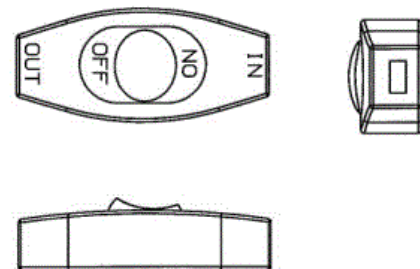

Residential Devices

6A 125V

Inline Cord Switch

HUBBELL

Ordering Information

Color	UPC	Catalog Number
Ivory	883778112362	RS101I

Specifications

Current/Amperage Rating	6 A
Voltage Rating	125 VAC

Online Resources

- Customer Sales Drawings
- eCatalog
- Installation Instructions

Dimensions in Inches (mm)

Hubbell Wiring Device-Kellems • Hubbell Incorporated (Delaware) • 40 Waterview Drive • Shelton, CT 06484