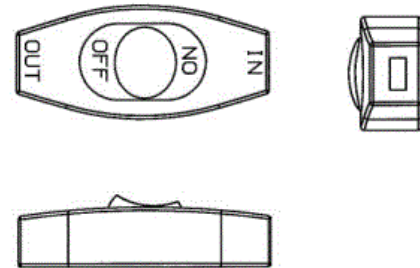

# HUBBELL

Ordering Information

<b>Color</b> White	<b>UPC</b> 883778112379	<b>Catalog Number</b> RS101W
-----------------------	----------------------------	---------------------------------

Specifications

Current/Amperage Rating	6 A
Voltage Rating	125 VAC

Online Resources

- Customer Sales Drawings
- eCatalog
- Installation Instructions

Dimensions in Inches (mm)

Hubbell Wiring Device-Kellems • Hubbell Incorporated (Delaware) • 40 Waterview Drive • Shelton, CT 06484