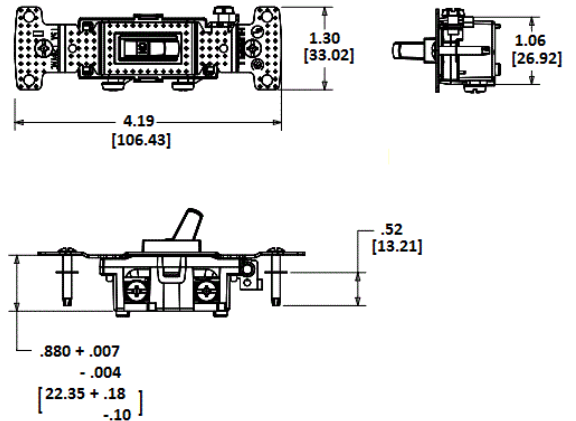

### Ordering Information

<b>Color</b> Brown	<b>UPC</b> 883778100871	<b>Catalog Number</b> RS115
-----------------------	----------------------------	--------------------------------

### Online Resources

Customer Sales Drawings  
eCatalog

Dimensions in Inches (mm)

Hubbell Wiring Device-Kellems • Hubbell Incorporated (Delaware) • 40 Waterview Drive • Shelton, CT 06484

Phone (800) 288-6000 • Fax (800) 255-1031 • Specifications subject to change without notice.