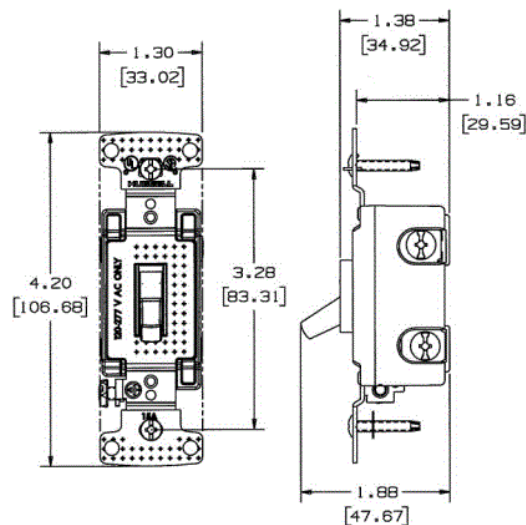

Switches, Four Way

15A, 120V AC

Residential Toggle Switch

Features

- Elongated strap for easier wall box mounting
- Tough thermoplastic with ultrasonically welded cover and base

Ordering Information

Description	Color	UPC Number	Catalog Number
Toggle, Self-Grounding, Push & Side Wire	Ivory	883778101335	RS415I

Listings

UL Listed E3896
CSA Certified

Specifications

Top Material	Plastic
Base Material	Plastic
Toggle Material	Plastic
Contacts	Silver Alloy
Terminal Screws	Brass
Auto Grounding Mounting Bridge	Zinc-Plated Steel
Ground Screw	Steel (Green)
Mounting Screw	Zinc-Plated Steel

Environmental

Flammability	UL 94 V-2
Operating Temperature	Maximum continuous 60°C; minimum -20°C (w/o impact)

HUBBELL

Online Resources

Customer Sales Drawing
eCatalog
Installation Instructions

Dimensions in Inches (mm)