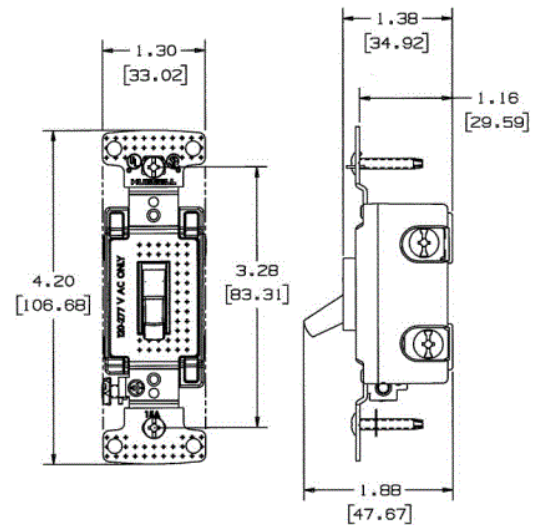

Switches, Four Way

15A, 120V AC

Residential Toggle Switch

Features

- Elongated strap for easier wall box mounting
- Tough thermoplastic with ultrasonically welded cover and base

Ordering Information

Description	Color	UPC Number	Catalog Number
Toggle, Self-Grounding, Push & Side Wire	Light Almond	883778119385	RS415LA

Listings

CSA Certified
UL Listed E3896

Specifications

Top Material	Plastic
Base Material	Plastic
Toggle Material	Plastic
Contacts	Silver Alloy
Terminal Screws	Brass
Auto Grounding Mounting Bridge	Zinc-Plated Steel
Ground Screw	Steel (Green)
Mounting Screw	Zinc-Plated Steel

Environmental

Flammability	UL 94 V-2
Operating Temperature	Maximum continuous 60°C; minimum -20°C (w/o impact)

HUBBELL

Online Resources

Customer Sales Drawing
eCatalog
Installation Instructions

Dimensions in Inches (mm)