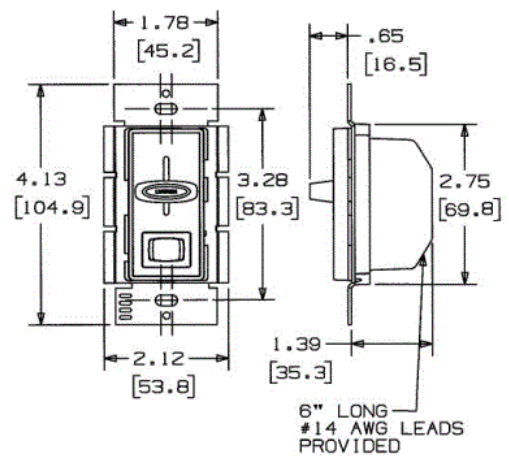

## Ordering Information

Description	Color	UPC Number	Catalog Number
ON/OFF Switch	White	883778304330	RS600W

## Online Resources

- Customer Sales Drawings
- eCatalog
- Installation Instructions