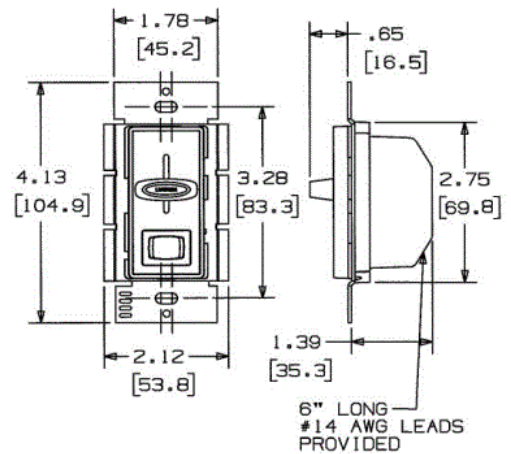

Ordering Information

Description	Color	UPC Number	Catalog Number
Preset with ON/OFF Switch	White	883778116407	RS603PW

Listings

CSA Certified

Online Resources

- Customer Sales Drawings
- eCatalog
- Installation Instructions