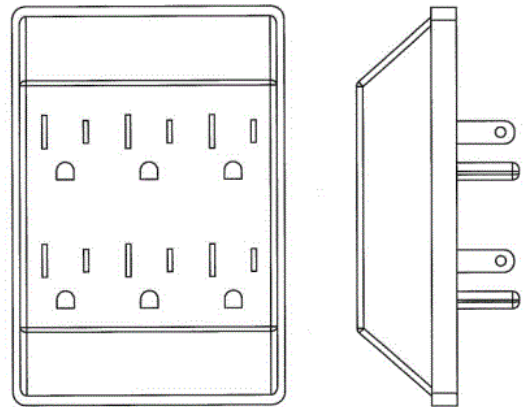

Residential Devices

Duplex to 6 Outlet 15A 125V AC, 2-Pole 3-Wire Grounding Cube Tap

HUBBELL

Ordering Information

Color White	UPC 883778112416	Catalog Number RT600W

Listings

C/US UL Listed

Specifications

Current/Amperage Rating	15 A
Voltage Rating	125 VAC
Application	Six Outlet Plug-In
Insulation	Insulated Body

Online Resources

Customer Sales Drawings
eCatalog

Dimensions in Inches (mm)

Hubbell Wiring Device-Kellems • Hubbell Incorporated (Delaware) • 40 Waterview Drive • Shelton, CT 06484

Phone (800) 288-6000 • Fax (800) 255-1031 • Specifications subject to change without notice.