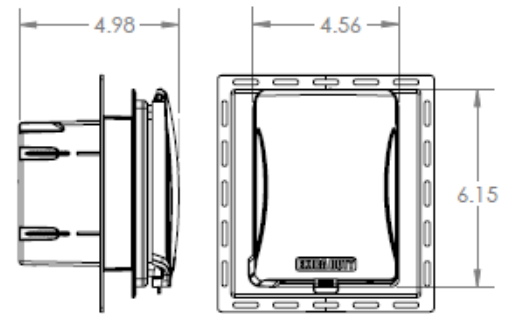

Wall Plates
Weatherproof Plates
Non-Metallic, Extra Duty, Recessed Cover

HUBBELL

Features

- NEMA Type 3R, NEC compliant
- Meets extra-duty rating
- Recessed low profile
- Mounts horizontally or vertically

Ordering Information

Description	Device Color	UPC	Catalog Number
Weatherproof Non-Metallic, Extra Duty, Recessed Cover	Clear/White	883778309700	RW5420CW

Listings

cULus Listed
UL 94

Specifications

Cover	Clear Polycarbonate
Base	Polycarbonate
Gasket	Silicon

Performance

Environmental	
Weatherproof	3R Rated
Flammability	UL V0
Operating Temperatures	Maximum continuous 60°C minimum -40°C (without impact)

Dimensions in Inches (mm)

Hubbell Wiring Device-Kellems • Hubbell Incorporated (Delaware) • 40 Waterview Drive • Shelton, CT 06484