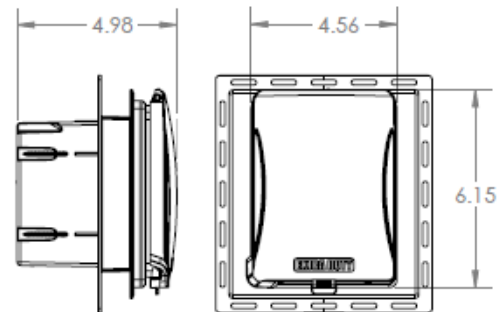

Wall Plates
Weatherproof Plates
Non-Metallic, Extra Duty, Recessed Cover

Features

- NEMA Type 3R, NEC compliant
- Meets extra-duty rating
- Recessed low profile
- Mounts horizontally or vertically

Ordering Information

Description	Device Color	UPC	Catalog Number
Weatherproof Non-Metallic, Extra Duty, Recessed Cover	Clear/Bronze	883778309717	RW5420CZ

Listings

cULus Listed
UL 94

Specifications

Cover	Clear Polycarbonate
Base	Polycarbonate
Gasket	Silicon

Performance

Environmental	
Weatherproof	3R Rated
Flammability	UL V0
Operating Temperatures	Maximum continuous 60°C minimum -40°C (without impact)

HUBBELL

Dimensions in Inches (mm)

Hubbell Wiring Device-Kellems • Hubbell Incorporated (Delaware) • 40 Waterview Drive • Shelton, CT 06484