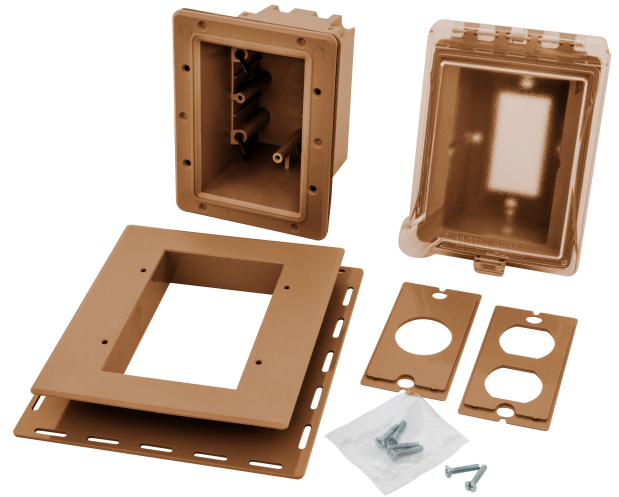

Wall Plates
Weatherproof Plates
Non-Metallic, Extra Duty, Recessed Cover

Features

- NEMA Type 3R, NEC compliant
- Meets extra-duty rating
- Recessed low profile
- Mounts horizontally or vertically

Ordering Information

Description	Device Color	UPC	Catalog Number
Weatherproof Non-Metallic, Extra Duty, Recessed Cover	Clear/Bronze	883778309717	RW5420CZ

Listings

cULus Listed
UL 94

Specifications

Cover	Clear Polycarbonate
Base	Polycarbonate
Gasket	Silicon

Performance

Environmental	
Weatherproof	3R Rated
Flammability	UL V0
Operating Temperatures	Maximum continuous 60°C minimum -40°C (without impact)

HUBBELL

Dimensions in Inches (mm)

Hubbell Wiring Device-Kellems • Hubbell Incorporated (Delaware) • 40 Waterview Drive • Shelton, CT 06484